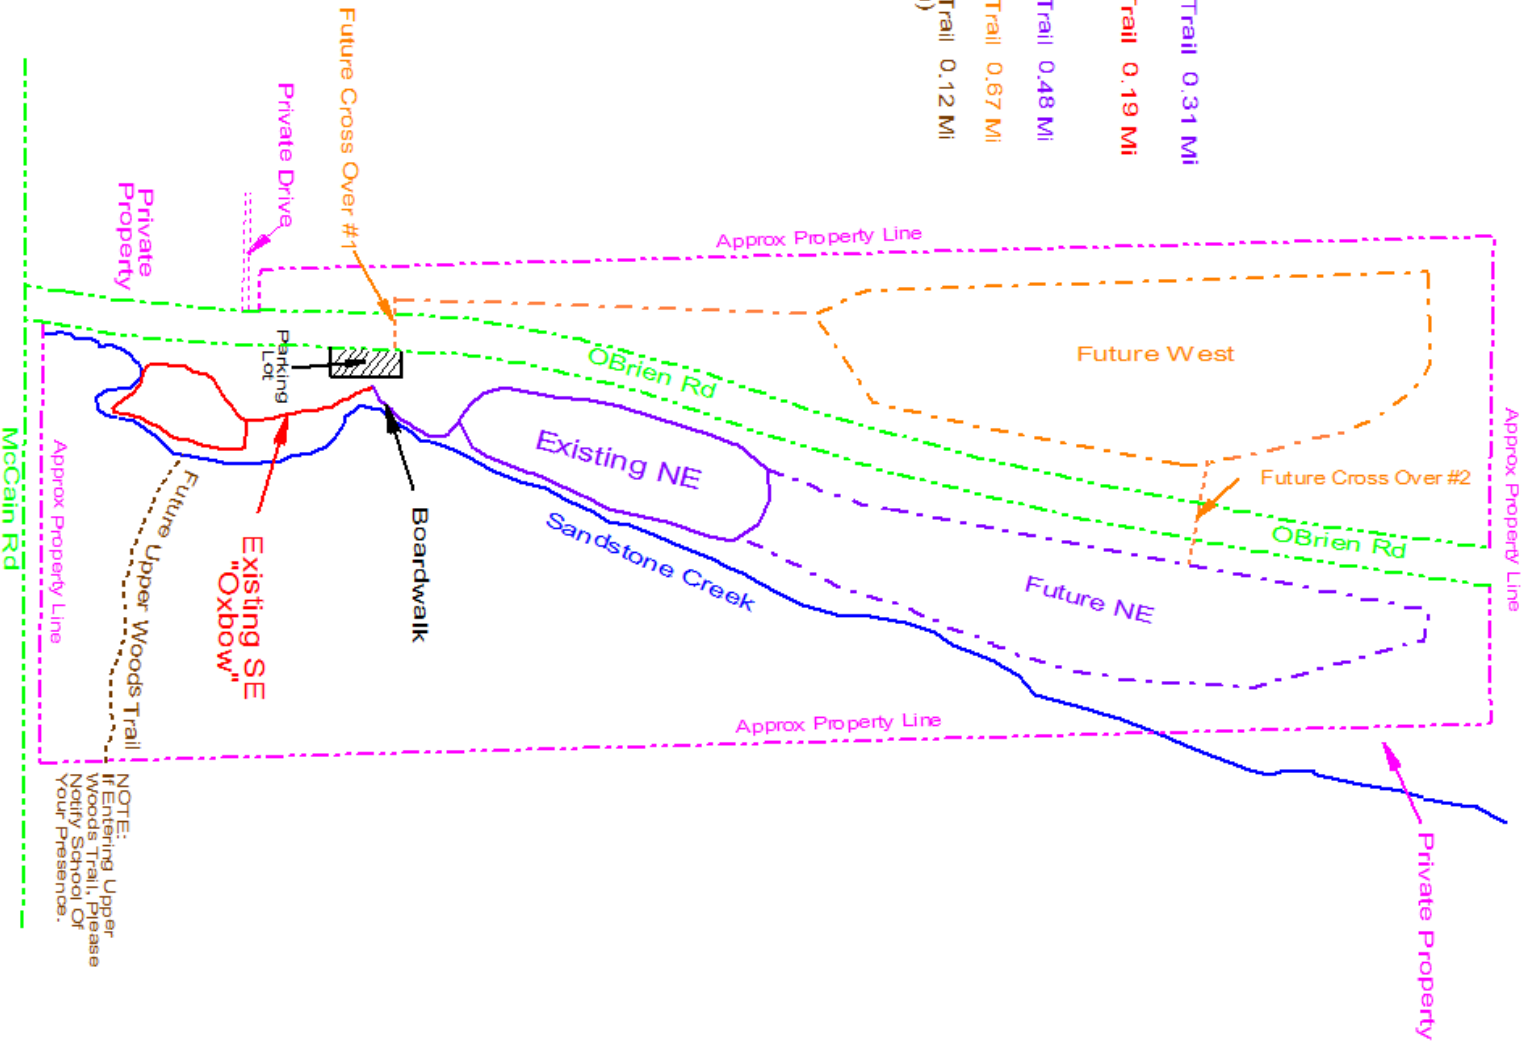

- Solid Purple - Existing Trail 0.31 MI
- Solid Red - Existing Trail 0.19 MI
- Dotted Purple - Future Trail 0.48 MI
- Dotted Orange - Future Trail 0.67 MI
- Dotted Brown - Future Trail 0.12 MI (To Stream)

**KATE PALMER SANCTUARY
EXISTING & FUTURE TRAIL SYSTEM**

Printed: April 13, 2015

NOTE:
If Entering Upper Woods Trail, Please Notify School Of Your Presence.